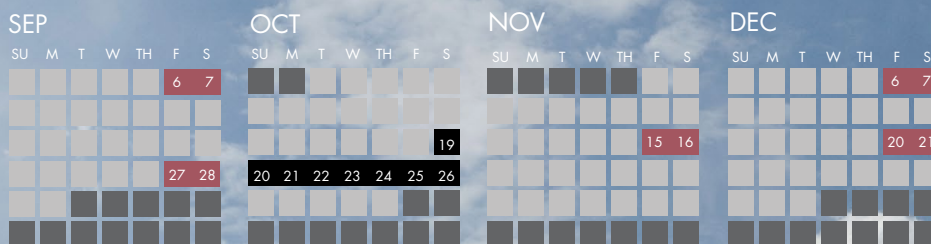

# 2023–2025 PROGRAM SCHEDULE

**PROGRAM DESIGN:** The program is designed around a schedule that enables busy executives to balance their work and personal life with a strategic investment in their career. Weekend classes meet every two-to-three weeks, with a week-long module every six months.

2023

2024

2025

- WEEKEND SESSIONS
- ELECTIVE WEEKENDS
- EXECUTIVE MODULES
- ORIENTATION WEEKEND
- COMMENCEMENT
- GLOBAL LABS

\* Dates subject to change