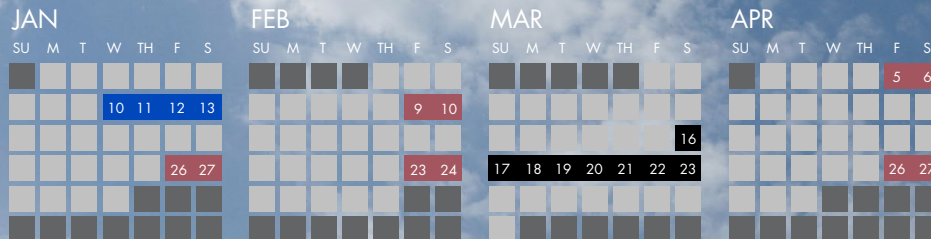

# 2023–2025 PROGRAM SCHEDULE

**PROGRAM DESIGN:** The program is designed around a schedule that enables busy executives to balance their work and personal life with a strategic investment in their career. Weekend classes meet every two-to-three weeks, with a week-long module every six months.

2023

2024

2025

- WEEKEND SESSIONS
- ELECTIVE WEEKENDS
- EXECUTIVE MODULES
- ORIENTATION WEEKEND
- COMMENCEMENT
- GLOBAL LABS

\* Dates subject to change