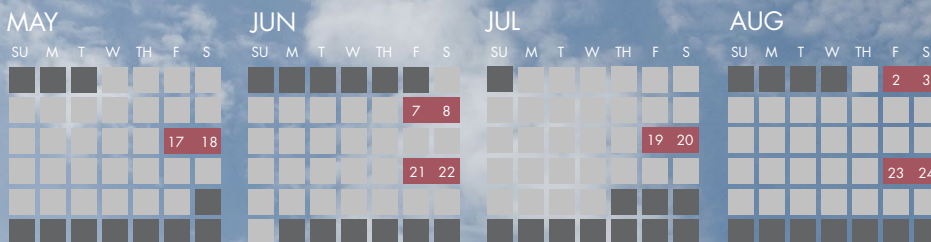

# 2023–2025 PROGRAM SCHEDULE

**PROGRAM DESIGN:** The program is designed around a schedule that enables busy executives to balance their work and personal life with a strategic investment in their career. Weekend classes meet every two-to-three weeks, with a week-long module every six months.

2023

2024

2025

- WEEKEND SESSIONS
- ELECTIVE WEEKENDS
- EXECUTIVE MODULES
- ORIENTATION WEEKEND
- COMMENCEMENT
- GLOBAL LABS

\* Dates subject to change