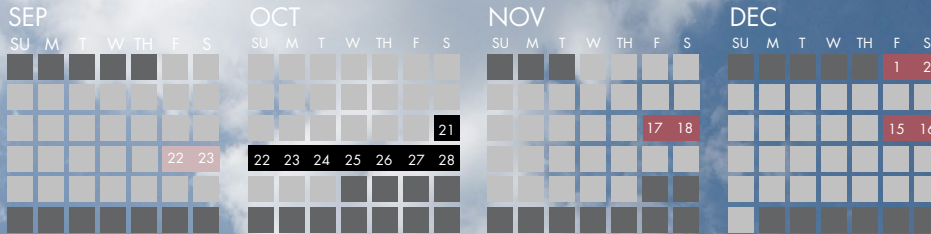

# 2023–2025 PROGRAM SCHEDULE

**PROGRAM DESIGN:** The program is designed around a schedule that enables busy executives to balance their work and personal life with a strategic investment in their career. Weekend classes meet every two-to-three weeks, with a week-long module every six months.

2023

2024

2025

- WEEKEND SESSIONS
- ELECTIVE WEEKENDS
- EXECUTIVE MODULES
- ORIENTATION WEEKEND
- COMMENCEMENT
- GLOBAL LABS

\* Dates subject to change