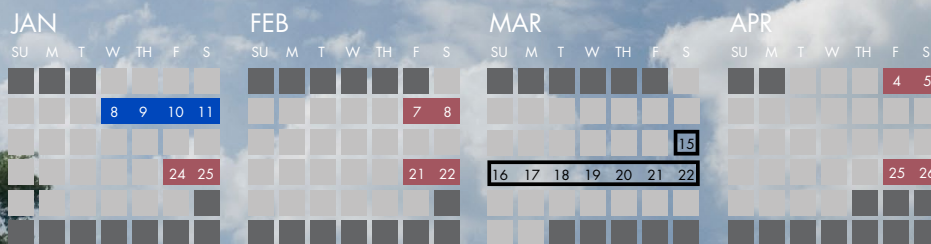

# 2023–2025 PROGRAM SCHEDULE

**PROGRAM DESIGN:** The program is designed around a schedule that enables busy executives to balance their work and personal life with a strategic investment in their career. Weekend classes meet every two-to-three weeks, with a week-long module every six months.

2023

2024

2025

- WEEKEND SESSIONS
- ELECTIVE WEEKENDS
- EXECUTIVE MODULES
- ORIENTATION WEEKEND
- COMMENCEMENT
- GLOBAL LABS

\* Dates subject to change