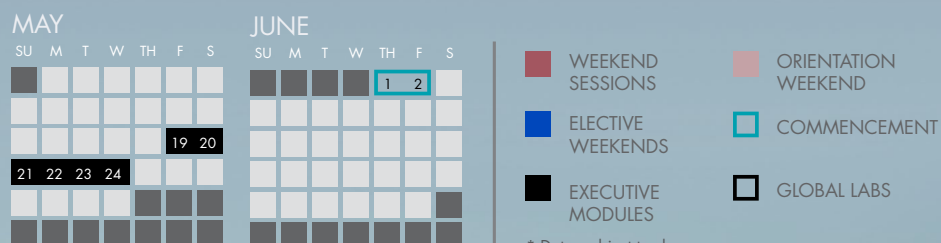

2021 - 2023 PROGRAM SCHEDULE

PROGRAM DESIGN: The program is designed around a flexible schedule that enables busy executives to balance work and personal life with a strategic investment in their career. Weekend classes meet every two to three weeks, with a week-long module every six months.

2021

2022

2023

- WEEKEND SESSIONS
- ELECTIVE WEEKENDS
- EXECUTIVE MODULES
- ORIENTATION WEEKEND
- COMMENCEMENT
- GLOBAL LABS

* Dates subject to change