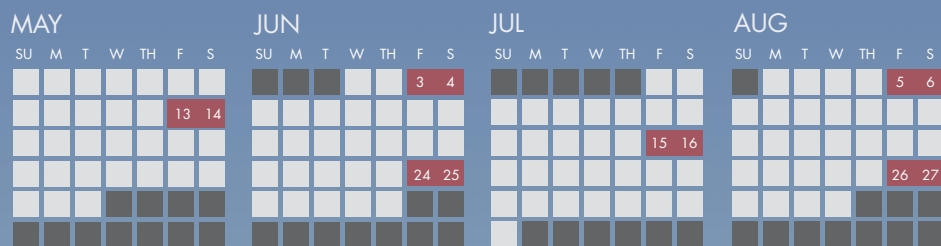

2021 - 2023 PROGRAM SCHEDULE

PROGRAM DESIGN: The program is designed around a flexible schedule that enables busy executives to balance work and personal life with a strategic investment in their career. Weekend classes meet every two to three weeks, with a week-long module every six months.

2021

2022

2023

- WEEKEND SESSIONS
- ELECTIVE WEEKENDS
- EXECUTIVE MODULES
- ORIENTATION WEEKEND
- COMMENCEMENT
- GLOBAL LABS

* Dates subject to change