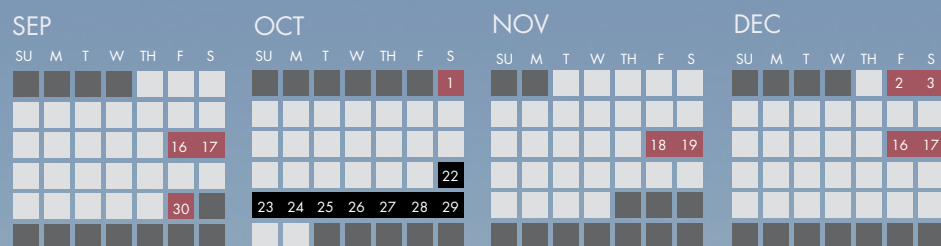

2021 - 2023 PROGRAM SCHEDULE

PROGRAM DESIGN: The program is designed around a flexible schedule that enables busy executives to balance work and personal life with a strategic investment in their career. Weekend classes meet every two to three weeks, with a week-long module every six months.

2021

2022

2023

- WEEKEND SESSIONS
- ELECTIVE WEEKENDS
- EXECUTIVE MODULES
- ORIENTATION WEEKEND
- COMMENCEMENT
- GLOBAL LABS

* Dates subject to change