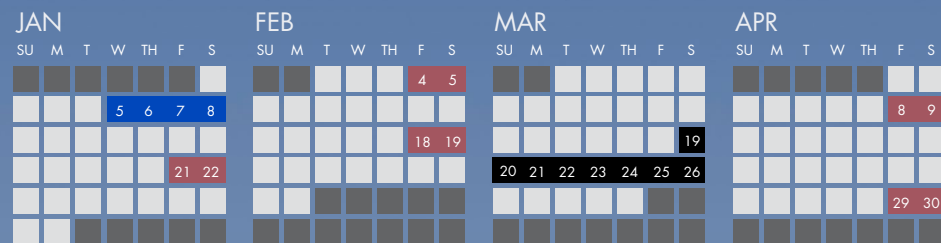

2021 - 2023 PROGRAM SCHEDULE

PROGRAM DESIGN: The program is designed around a flexible schedule that enables busy executives to balance work and personal life with a strategic investment in their career. Weekend classes meet every two to three weeks, with a week-long module every six months.

2021

2022

2023

- WEEKEND SESSIONS
- ELECTIVE WEEKENDS
- EXECUTIVE MODULES
- ORIENTATION WEEKEND
- COMMENCEMENT
- GLOBAL LABS

* Dates subject to change