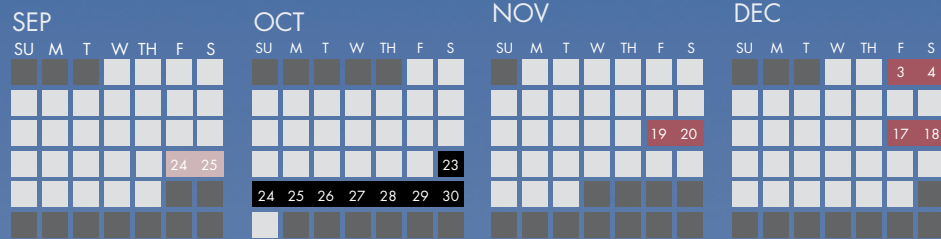

2021 - 2023 PROGRAM SCHEDULE

PROGRAM DESIGN: The program is designed around a flexible schedule that enables busy executives to balance work and personal life with a strategic investment in their career. Weekend classes meet every two to three weeks, with a week-long module every six months.

2021

2022

2023

- WEEKEND SESSIONS
- ELECTIVE WEEKENDS
- EXECUTIVE MODULES
- ORIENTATION WEEKEND
- COMMENCEMENT
- GLOBAL LABS

* Dates subject to change