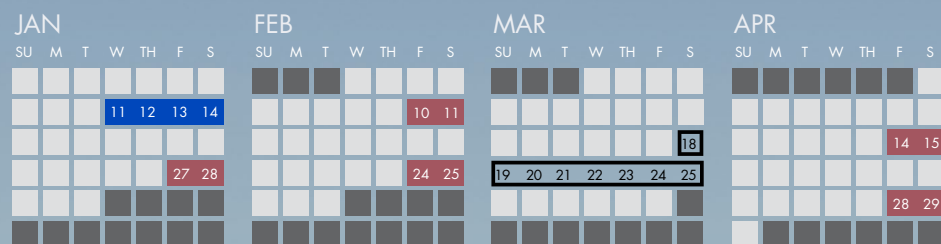

2021 - 2023 PROGRAM SCHEDULE

PROGRAM DESIGN: The program is designed around a flexible schedule that enables busy executives to balance work and personal life with a strategic investment in their career. Weekend classes meet every two to three weeks, with a week-long module every six months.

2021

2022

2023

- WEEKEND SESSIONS
- ELECTIVE WEEKENDS
- EXECUTIVE MODULES
- ORIENTATION WEEKEND
- COMMENCEMENT
- GLOBAL LABS

* Dates subject to change