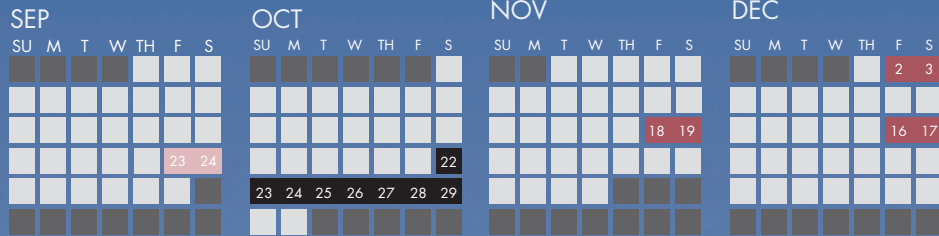

2022 - 2024 PROGRAM SCHEDULE

PROGRAM DESIGN: The program is designed around a flexible schedule that enables busy executives to balance work and personal life with a strategic investment in their career. Weekend classes meet every two to three weeks, with a week-long module every six months.

2022

2023

2024

- WEEKEND SESSIONS
- ELECTIVE WEEKENDS
- EXECUTIVE MODULES
- ORIENTATION WEEKEND
- COMMENCEMENT
- GLOBAL LABS

* Dates subject to change