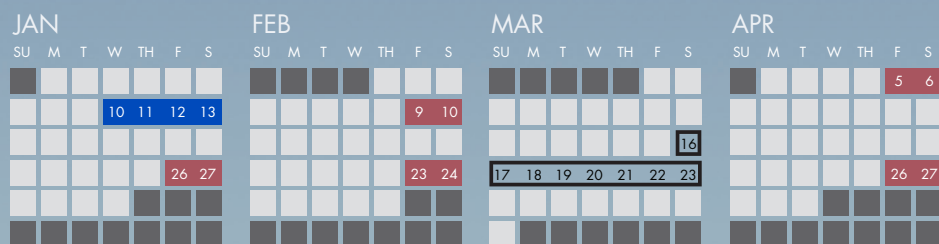

2022 - 2024 PROGRAM SCHEDULE

PROGRAM DESIGN: The program is designed around a flexible schedule that enables busy executives to balance work and personal life with a strategic investment in their career. Weekend classes meet every two to three weeks, with a week-long module every six months.

2022

2023

2024

- WEEKEND SESSIONS
- ELECTIVE WEEKENDS
- EXECUTIVE MODULES
- ORIENTATION WEEKEND
- COMMENCEMENT
- GLOBAL LABS

* Dates subject to change