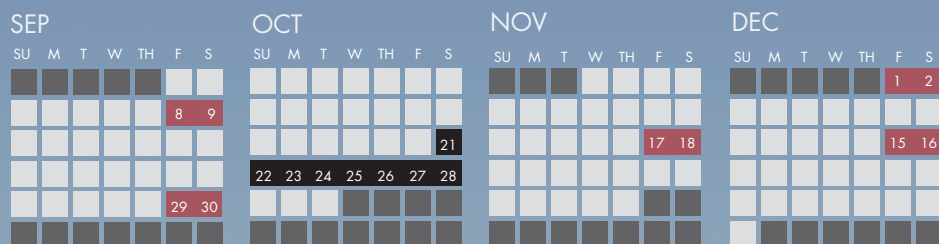

2022 - 2024 PROGRAM SCHEDULE

PROGRAM DESIGN: The program is designed around a flexible schedule that enables busy executives to balance work and personal life with a strategic investment in their career. Weekend classes meet every two to three weeks, with a week-long module every six months.

2022

2023

2024

- WEEKEND SESSIONS
- ELECTIVE WEEKENDS
- EXECUTIVE MODULES
- ORIENTATION WEEKEND
- COMMENCEMENT
- GLOBAL LABS

* Dates subject to change