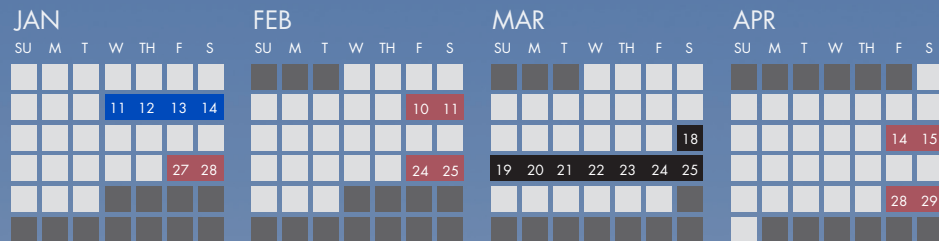

2022 - 2024 PROGRAM SCHEDULE

PROGRAM DESIGN: The program is designed around a flexible schedule that enables busy executives to balance work and personal life with a strategic investment in their career. Weekend classes meet every two to three weeks, with a week-long module every six months.

2022

2023

2024

- WEEKEND SESSIONS
- ELECTIVE WEEKENDS
- EXECUTIVE MODULES
- ORIENTATION WEEKEND
- COMMENCEMENT
- GLOBAL LABS

* Dates subject to change