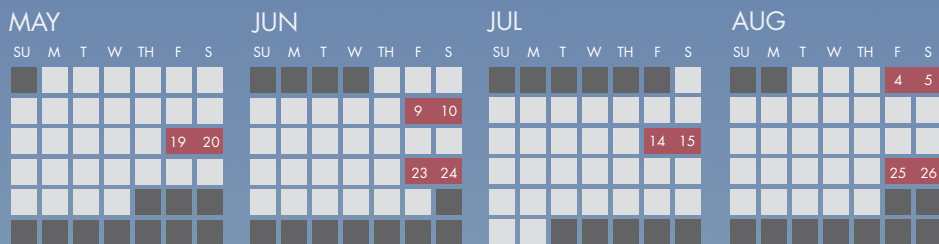

2022 - 2024 PROGRAM SCHEDULE

PROGRAM DESIGN: The program is designed around a flexible schedule that enables busy executives to balance work and personal life with a strategic investment in their career. Weekend classes meet every two to three weeks, with a week-long module every six months.

2022

2023

2024

- WEEKEND SESSIONS
- ELECTIVE WEEKENDS
- EXECUTIVE MODULES
- ORIENTATION WEEKEND
- COMMENCEMENT
- GLOBAL LABS

* Dates subject to change