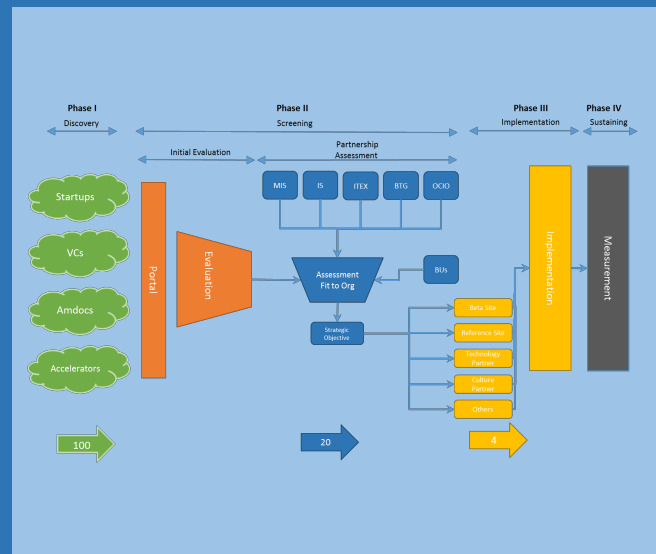

Integrating Start-Up Technologies into the Enterprise IT

Overview

Working with Tomer Simon, Amdocs' Chief Architect and CTO, who spearheads "Integrating Start-Up Technologies into the Enterprise IT" project within Amdocs' Enterprise IT, MIT Israel Lab team spent 3-week time in January 2016 working on the ground at Amdocs' headquarters in Ra'anana, Israel to create a framework or a blueprint for a startup engagement program that would allow Amdocs enterprise IT to attract, engage and work with startups with a goal to integrate the startups' technology or culture into Amdocs' enterprise IT

Our Team

Luis Ayllon (Sloan Fellow'16)
 Napol Kamthornkittikul (MSMS'16)
 Chen Wang (MFIN'16)

Project Advisor

Christine Ortiz
 Dean for Graduate Education and the Morris Cohen
 Professor of Materials Science and Engineering